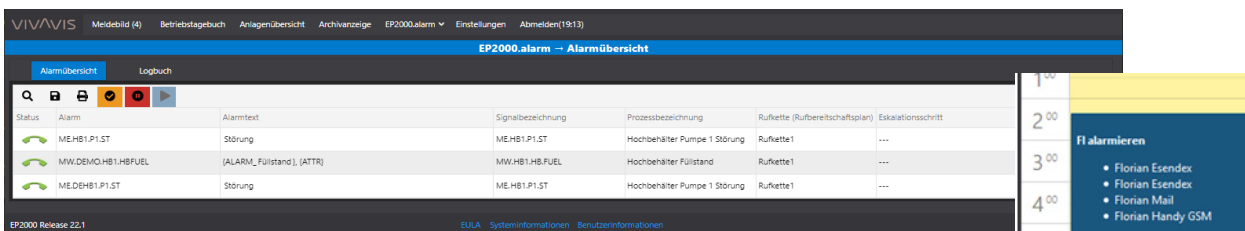

VIVAVIS

DECODING THE FUTURE

EP2000.alarm

The software EP2000.alarm offers secure remote alarm notification by means of phone trees, escalation matrices, on-call schedules and text-to-speech feature.

Brilliant clarity and improved transparent monitoring thanks to aggregated acknowledgements

With EP2000.alarm, we provide a future-proof and cost-effective application for the process control system EP2000 that is easy to configure.

Activation of integrated on-call schedules via stored call trees